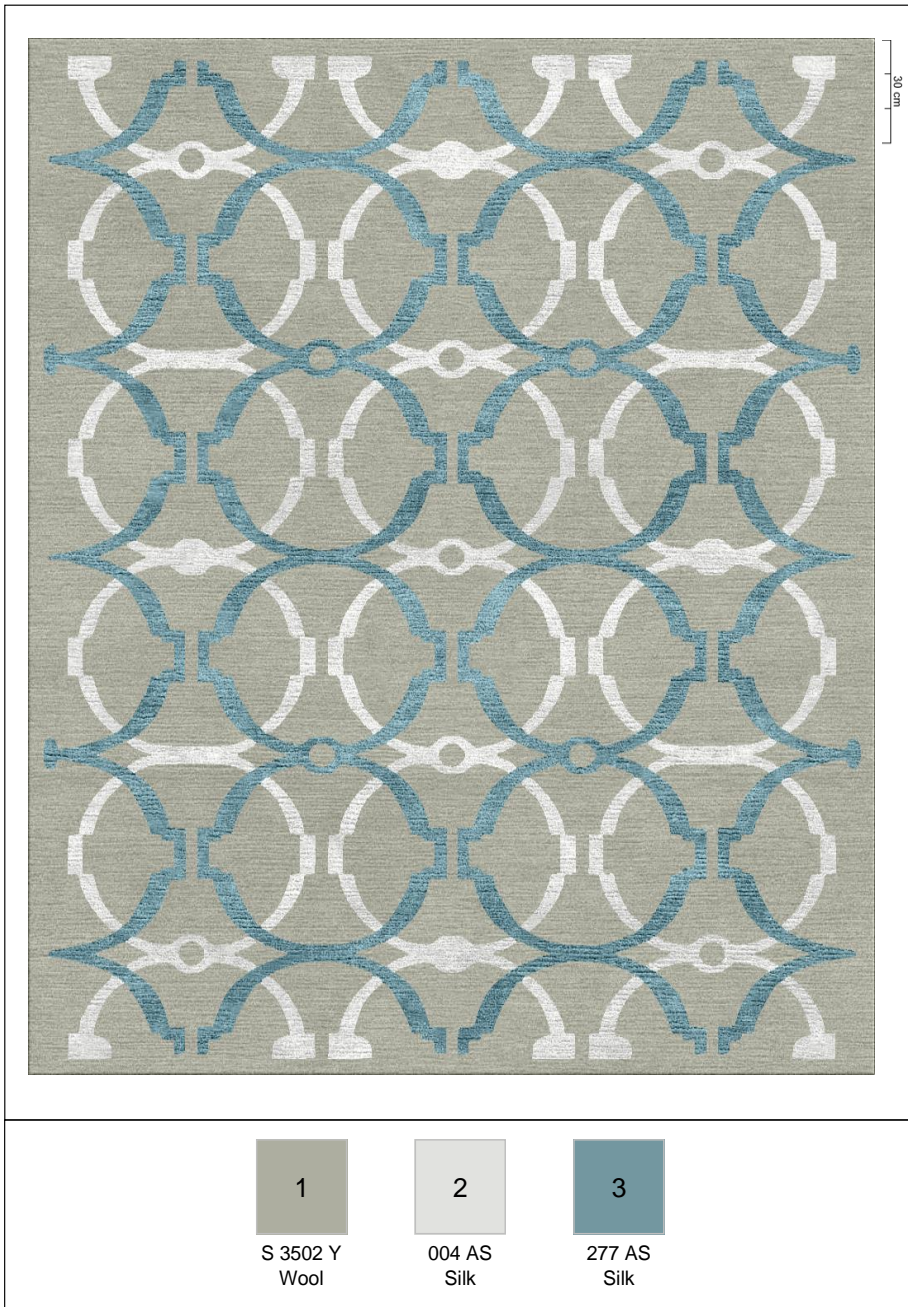

Archilles_bellow

250 cm x 300 cm

Elegant Look:

250 x 200
Euro 5.740.-

Mohari Mix and Tencel in Design

300 x 250
Euro 8.610.-

350 x 250
Euro 10.045.-

Classic Look:

250 x 200
Euro 4.190.-

SW Nzland Wool and ArtSilk

300 x 250
Euro 6.285.-

350 x 250
Euro 7.332.-

Prestigious Look:

250 x 200
Euro 4.995.-

Tencel and Tencel

300 x 250
Euro 7.492.-

350 x 250
Euro 8.741.-