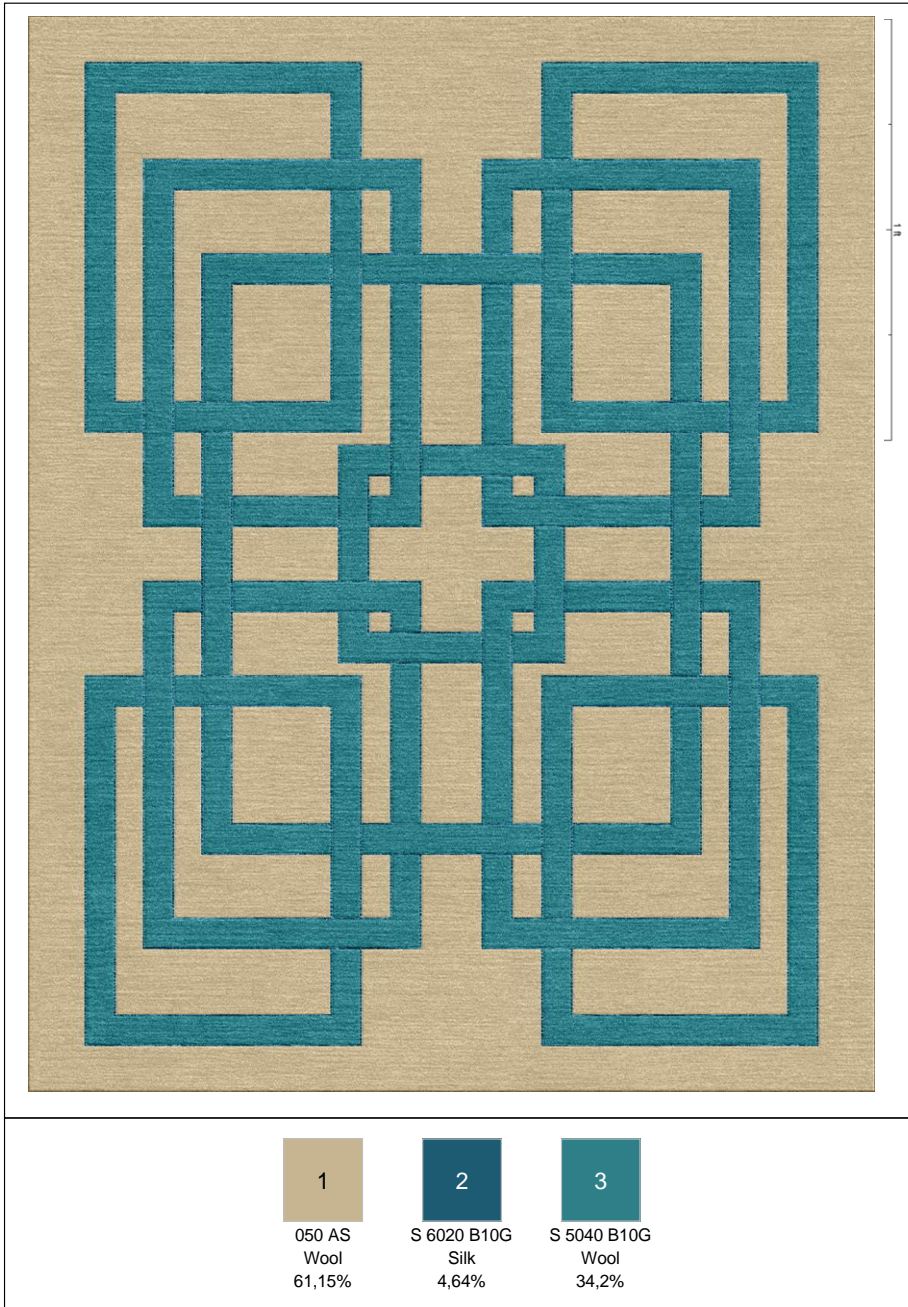

Centersquare_350x280

2'1" x 2'7"

Elegant Look:

250 x 200
Euro 5.740.-

Mohari Mix and Tencel in Design

300 x 250
Euro 8.610.-

350 x 250
Euro 10.045.-

Classic Look:

250 x 200
Euro 4.190.-

SW Nzland Wool and ArtSilk

300 x 250
Euro 6.285.-

350 x 250
Euro 7.332.-

Prestigious Look:

250 x 200
Euro 4.995.-

Tencel and Tencel

300 x 250
Euro 7.492.-

350 x 250
Euro 8.741.-