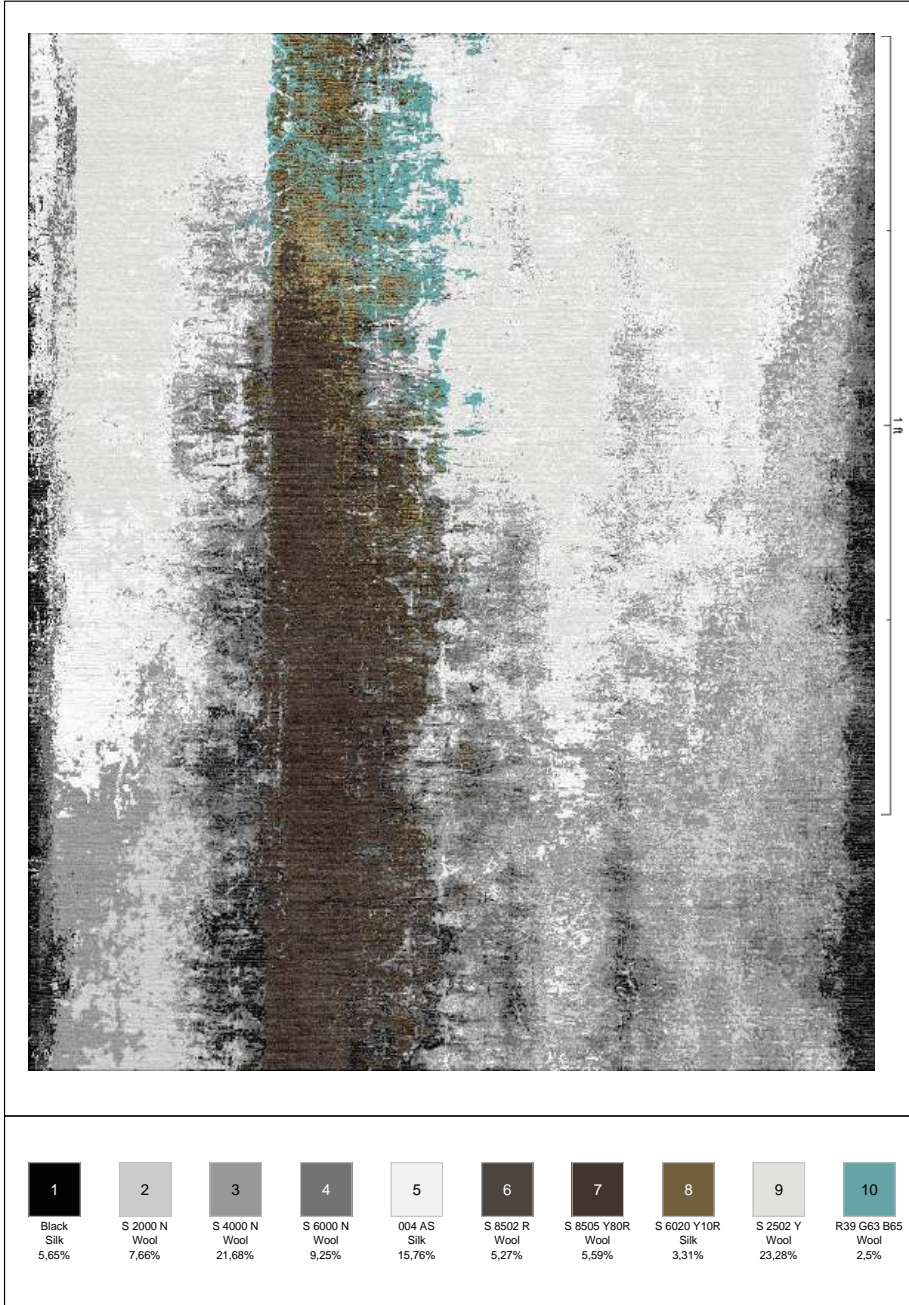

Earth

1'1" x 1'4"

Modern Look:

250 x 200
Euro 6.055.-

Mohairmix Wool, Tencel, BambooSilk, Natural Wool

300 x 250
Euro 9.082.-

350 x 250
Euro 10.596.-

Modern Look: