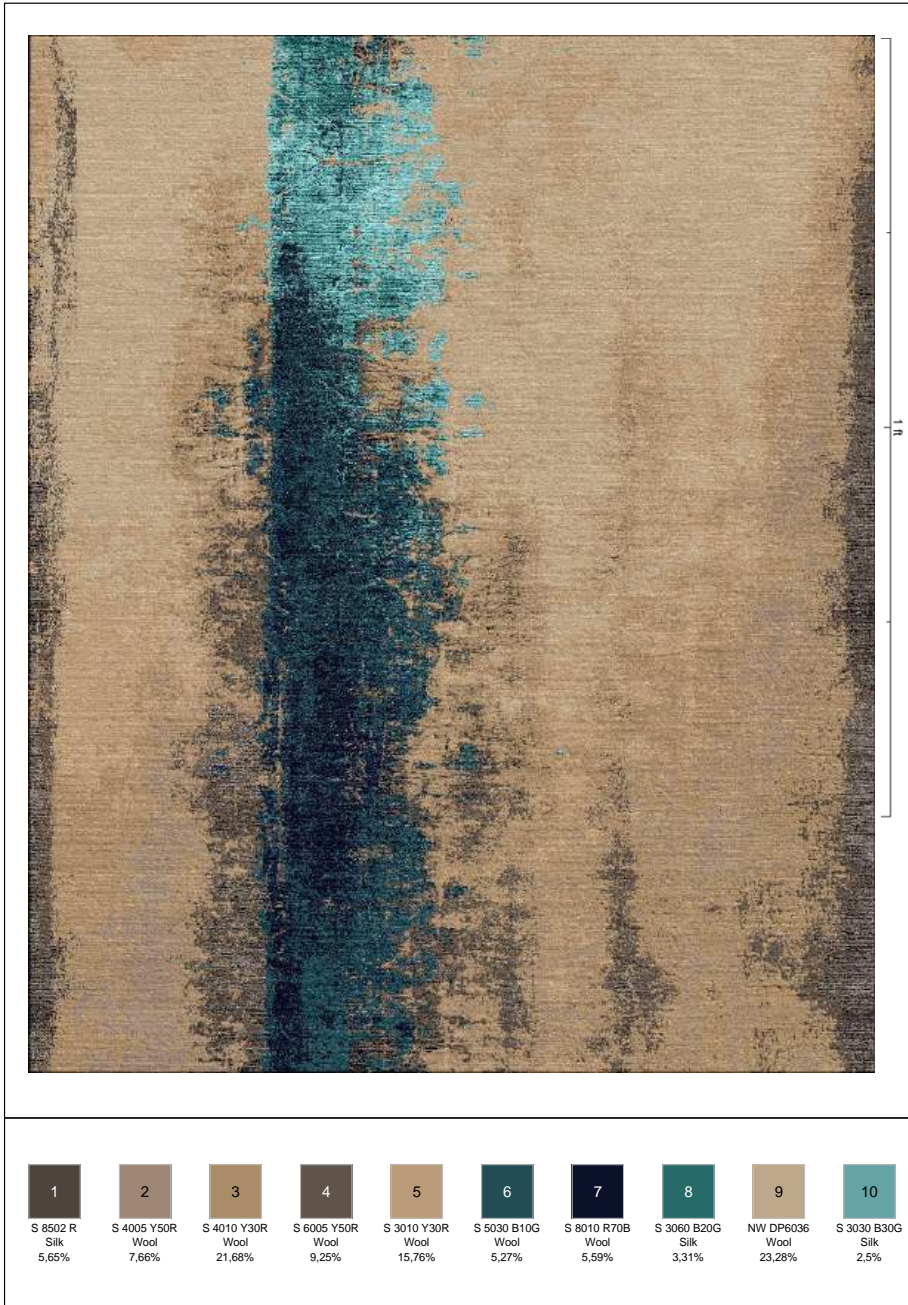

Mohairmix Wool, Tencel, BambooSilk, Natural Wool

300 x 250
Euro 9.082.-

350 x 250
Euro 10.596.-

Modern Look:

250 x 200
Euro 6.055.-

Mohairmix Wool, Tencel, BambooSilk, Natural Wool

300 x 250
Euro 9.082.-

350 x 250
Euro 10.596.-

Earth

1'1" x 1'4"

Modern Look:

250 x 200
Euro 6.055.-

Mohairmix Wool, Tencel, BambooSilk, Natural Wool

300 x 250
Euro 9.082.-

350 x 250
Euro 10.596.-

Modern Look: