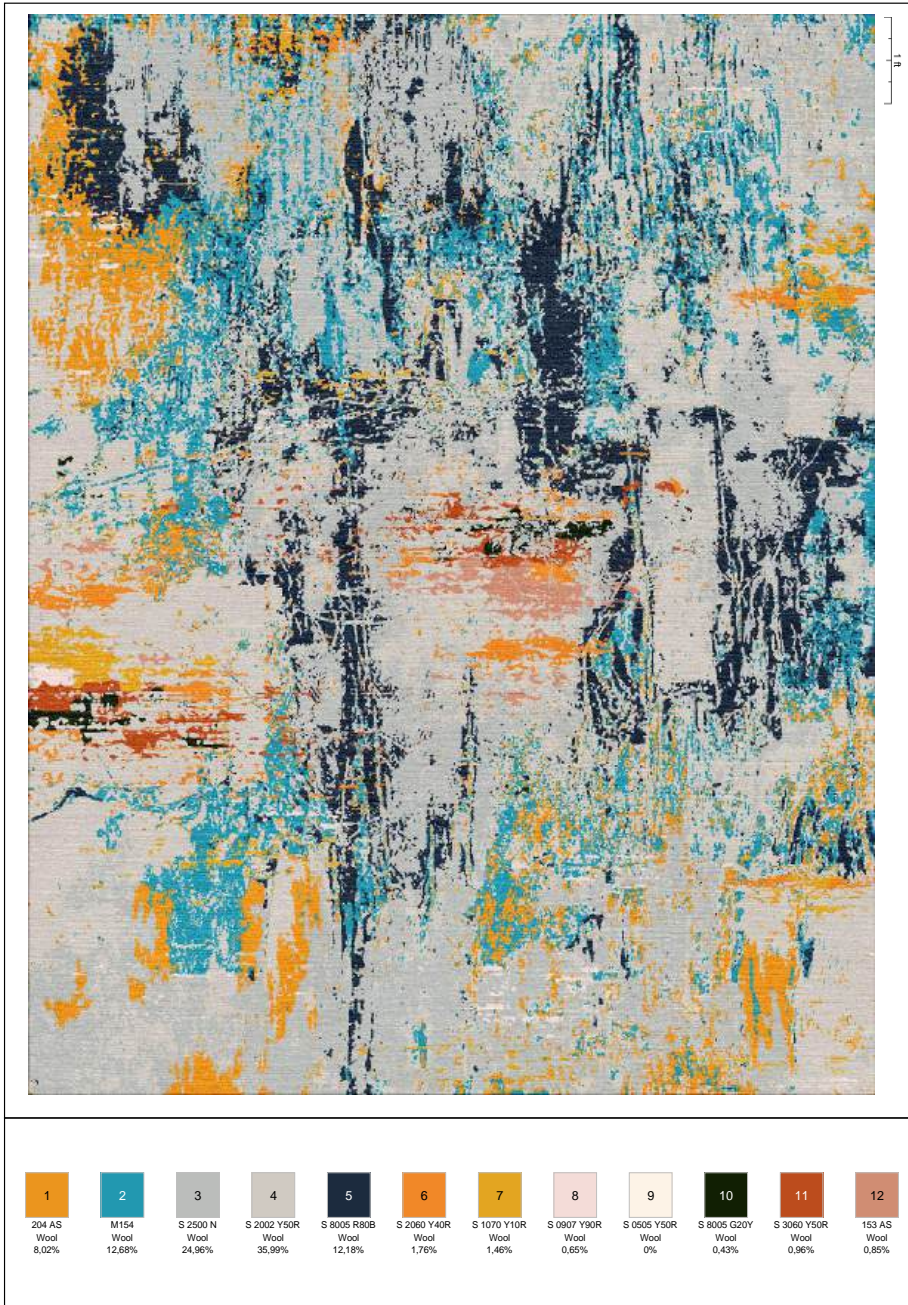

Modern Look:

250 x 200
Euro 6.055.-

Mohairmix Wool, Tencel, BambooSilk, Natural Wool

300 x 250
Euro 9.082.-

350 x 250
Euro 10.596.-

Mix

10' x 12'6"

Modern Look:

250 x 200
Euro 6.055.-

Mohairmix Wool, Tencel, BambooSilk, Natural Wool

300 x 250
Euro 9.082.-

350 x 250
Euro 10.596.-

Modern Look:

250 x 200
Euro 6.055.-

Mohairmix Wool, Tencel, BambooSilk, Natural Wool

300 x 250
Euro 9.082.-