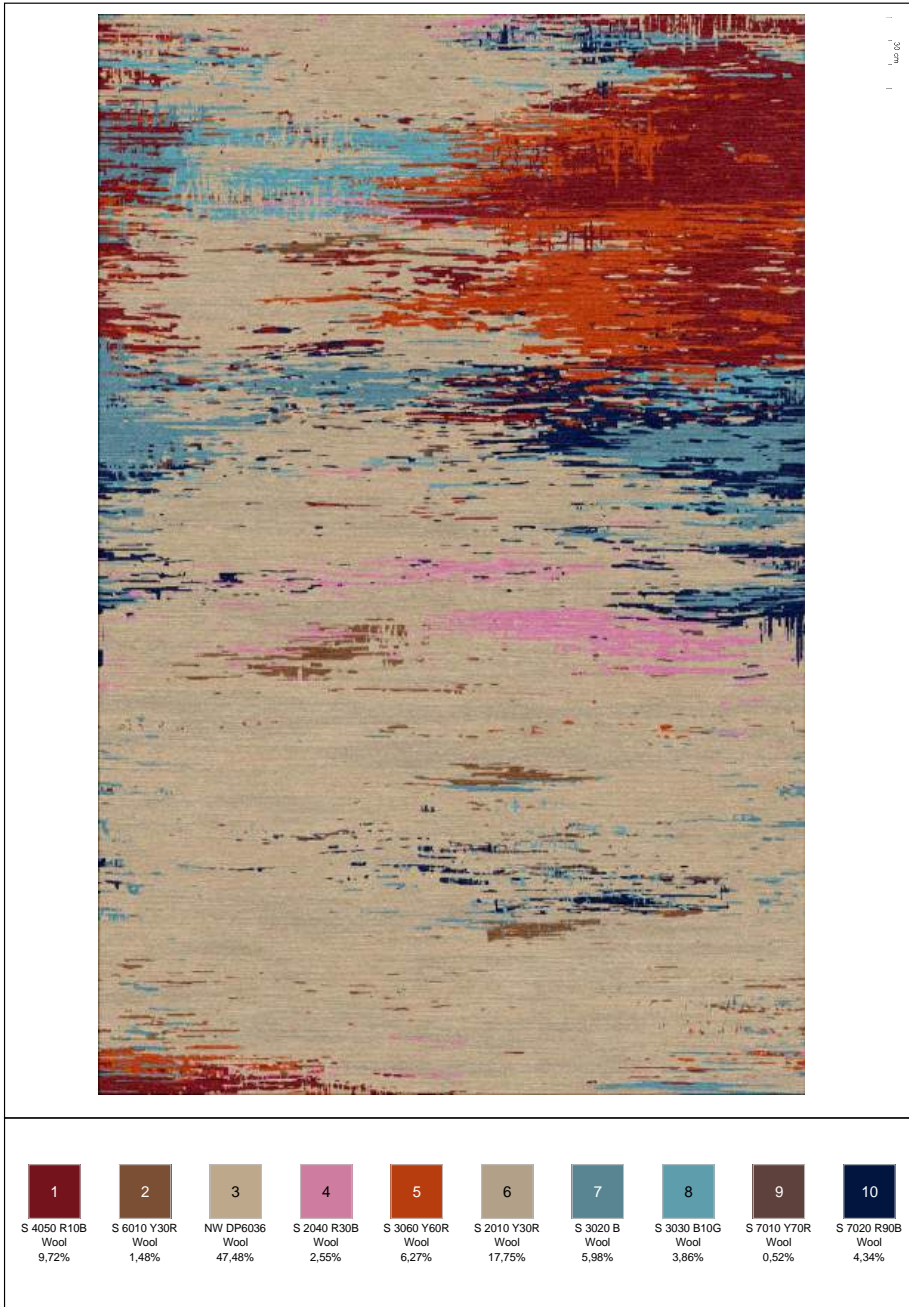

Modern Look:

250 x 200
Euro 6.055.-

Mohairmix Wool, Tencel, BambooSilk, Natural Wool

300 x 250
Euro 9.082.-

350 x 250
Euro 10.596.-

Tribace_2_comb03

300 cm x 450 cm

Modern Look:

250 x 200
Euro 6.055.-

Mohairmix Wool, Tencel, BambooSilk, Natural Wool

300 x 250
Euro 9.082.-

350 x 250
Euro 10.596.-

Tribace_2_dark

300 cm x 450 cm

Modern Look:

250 x 200
Euro 6.055.-