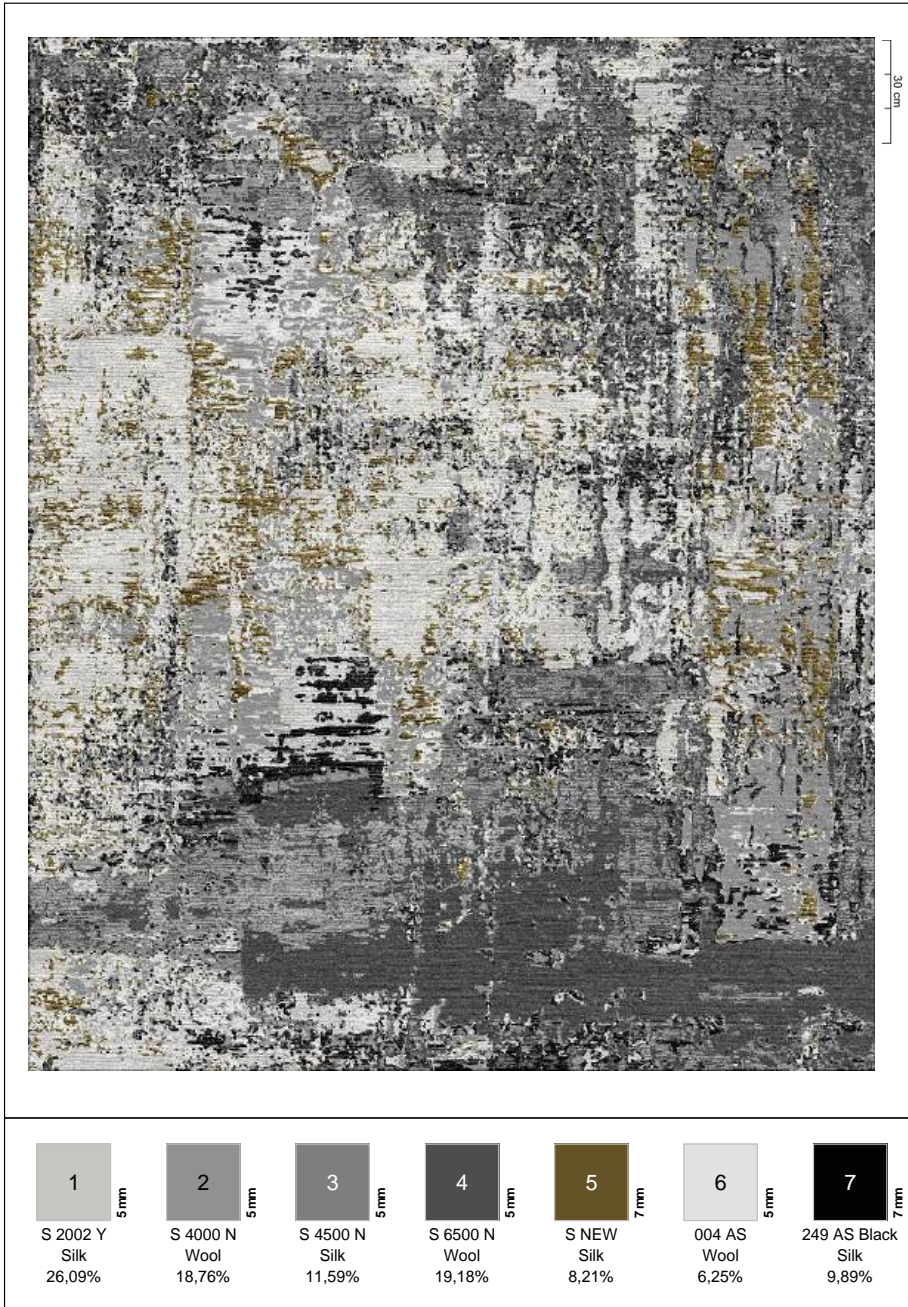

Mohairmix Wool, Tencel, BambooSilk, Natural Wool

Color Combinations

If you want to change colors of the following designs please contact us for a visulisation.

Modern Look:

250 x 200
Euro 6.055.-

Mohairmix Wool, Tencel, BambooSilk, Natural Wool

300 x 250
Euro 9.082.-

350 x 250
Euro 10.596.-

Modern Look:

250 x 200
Euro 6.055.-

Mohairmix Wool, Tencel, BambooSilk, Natural Wool

300 x 250
Euro 9.082.-

350 x 250
Euro 10.596.-

Doha_4x3