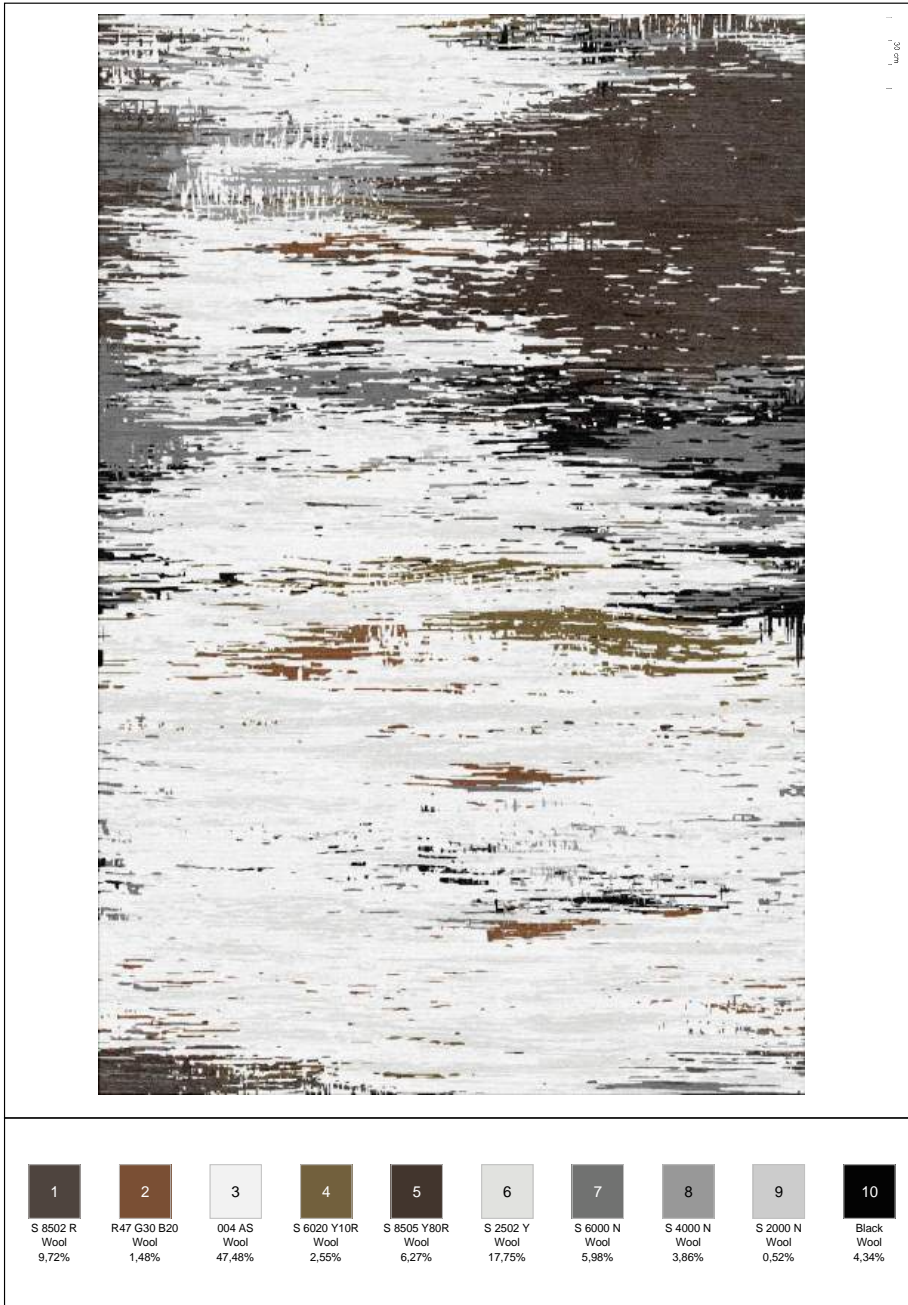

Modern Look:

250 x 200
Euro 6.055.-

Mohairmix Wool, Tencel, BambooSilk, Natural Wool

300 x 250
Euro 9.082.-

350 x 250
Euro 10.596.-

Tribace_2_comb03

300 cm x 450 cm

Modern Look:

250 x 200
Euro 6.055.-

Mohairmix Wool, Tencel, BambooSilk, Natural Wool

300 x 250
Euro 9.082.-

350 x 250
Euro 10.596.-

Tribace_2_dark

300 cm x 450 cm

Modern Look:

250 x 200
Euro 6.055.-